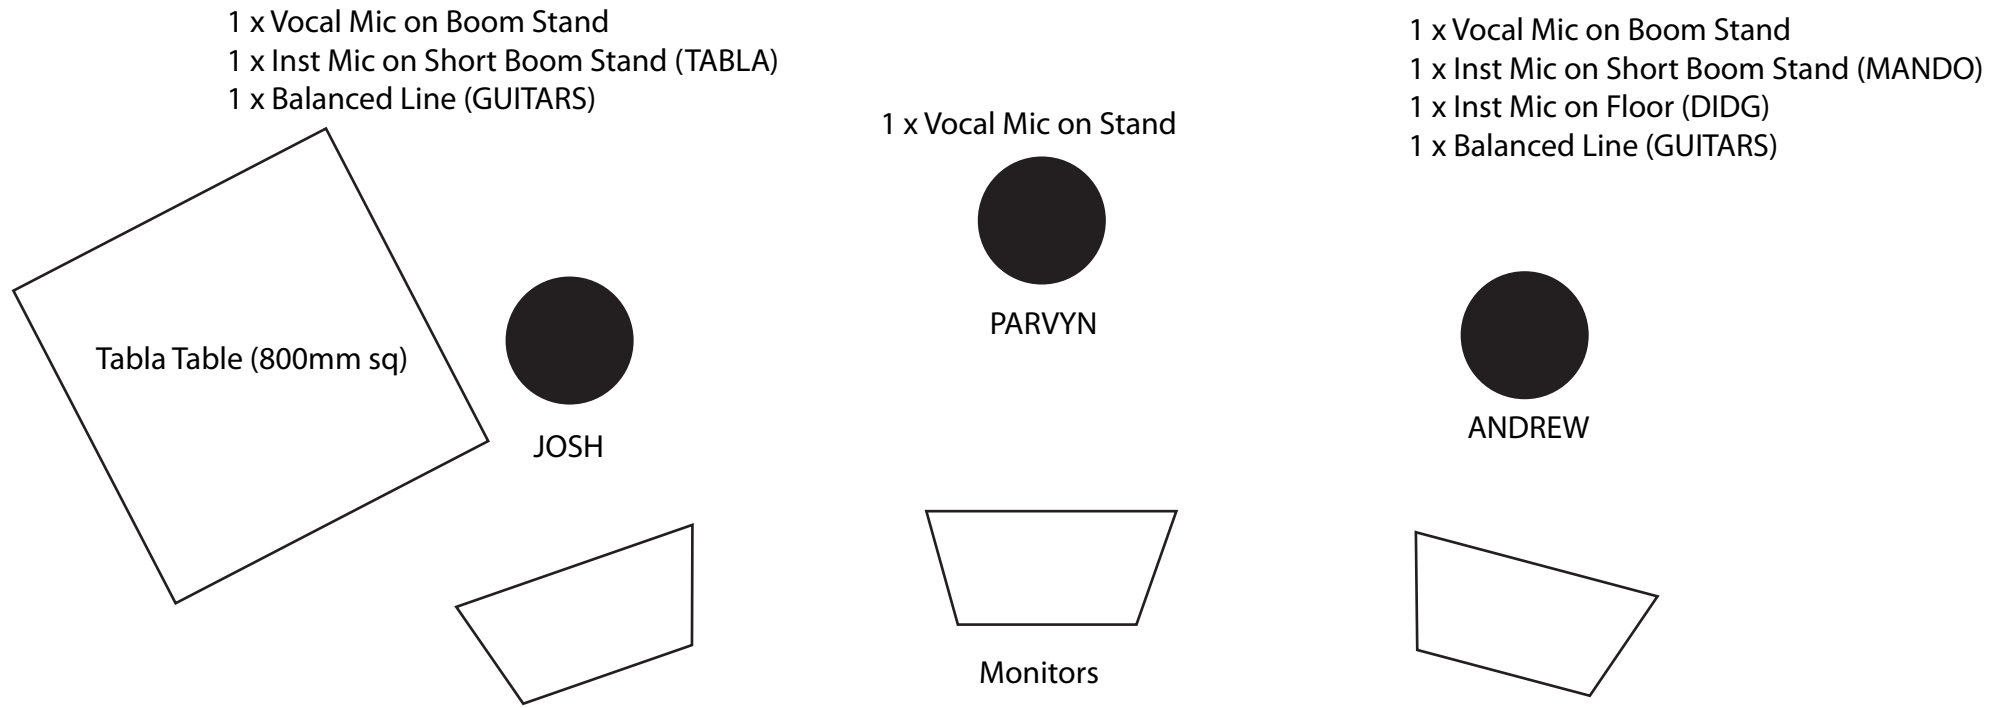

# BLUGURU STAGE PLAN

## Stage Requirements:

- \* Vocal Mics Beta58A or similar
- \* Instrument Mics Beta57A or similar
- \* 240VAC Power required at both sides of the stage.
- \* Separate sends on Monitors ideal but not required
- \* Tabla Table Requirements: either 800mm sq (approx) table, 800mm high (approx), or alternatively a stage riser 1.2m sq by 400mm high
- \* Requirements can be tailored for smaller venues/systems. Contact Andrew to arrange alternative stage layouts.